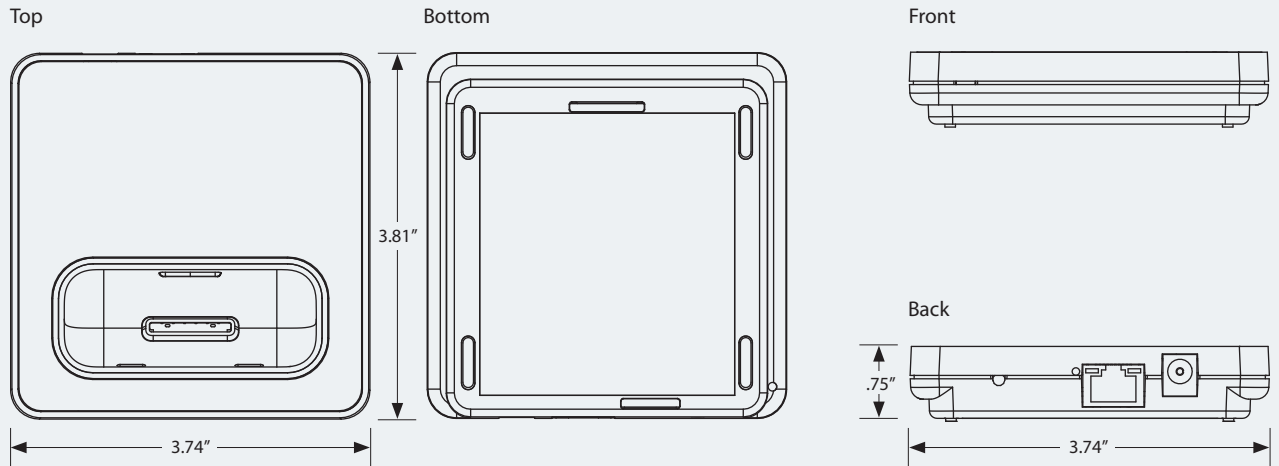

Vibe Dock for iPod

ID1-1

Drawing

Electrical	Input Voltage and Current	12VDC, .42A
Physical	HxWxD	.75"x3.74"x3.81" (1.9cm x9.5cm x9.7cm)
	Weight	.5 lbs (.26kg)
Environment	Operating Temperature	0 deg C to 40 deg C (32 deg F to 104 deg F)
General	Audio Format	PCM over IP
	Indicators	Power and Commissioning LED
	Analog to Digital Converter	24bit, 48kHz
	Frequency Response	40Hz to 15kHz (-0.11dB to +0.02dB)
	Signal to Noise Ratio	<100dB
Connectors	Power	2mm Barrel Connector
	Data	RJ-45
	iPod I/O	30-pin I/O connector
Accessories	iPod Universal Dock Adaptors (5)	Included